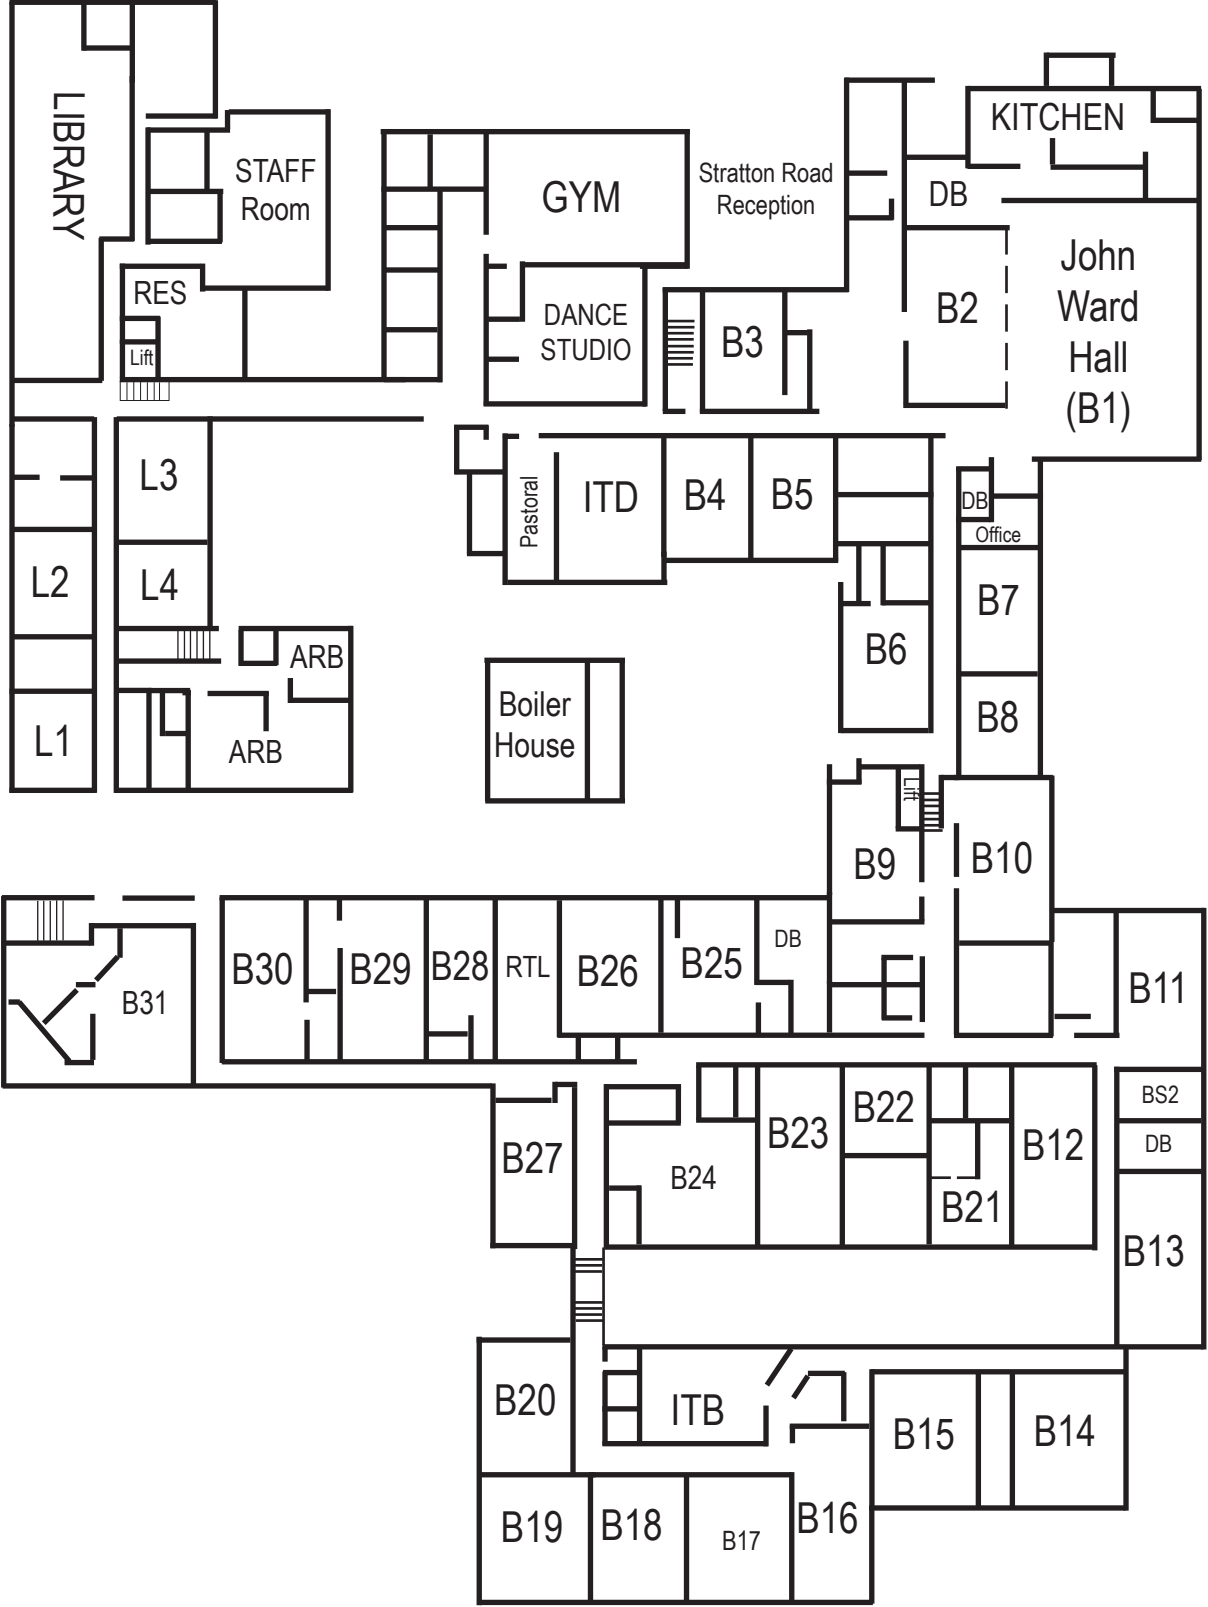

# Budehaven Community School Ground Floor

(not to scale)

July 2020

6F  
Common  
Room

LIBRARY

STAFF  
Room

GYM

DANCE  
STUDIO

Stratton Road  
Reception

KITCHEN

John  
Ward  
Hall  
(B1)

RES

Lift

B3

DB

B2